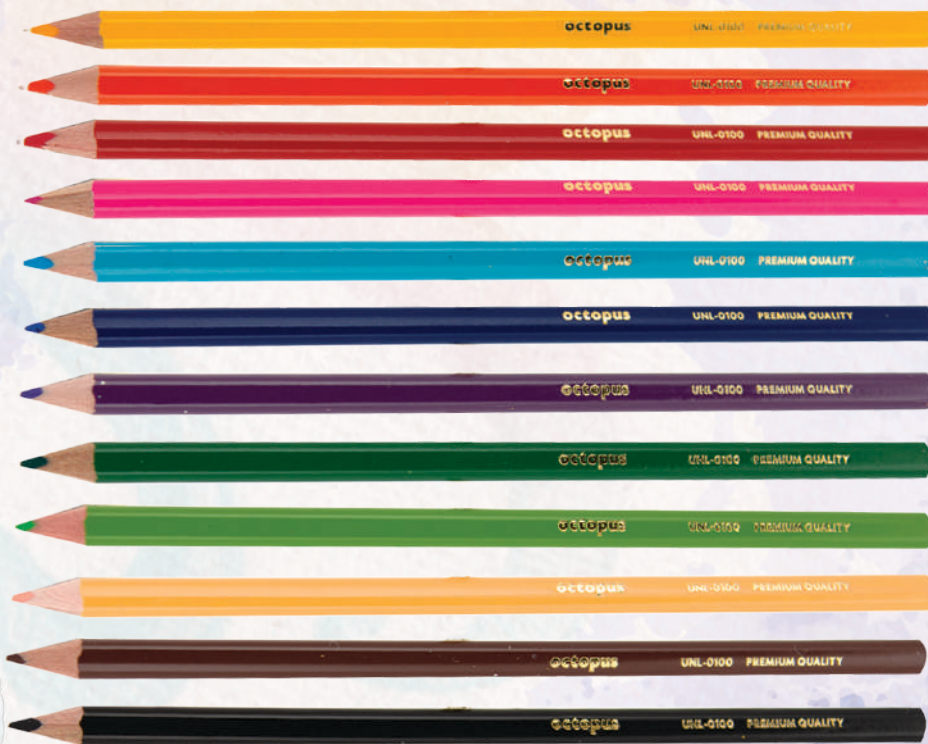

### Coloured Pencils 12/1 Triangular

code	desc	unl code	bar code	pcs/box	box/ctn
55641	Coloured Pencils	UNL-0100	8 606012 259430	20	240